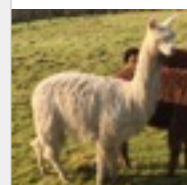

Name and description	DOB and previous cria	Price (there is no VAT on top) £	Sire and Dam	Due Date and Mated to	
Gaura (CARBASUK 0068) Dark Brown Suri/ Huacaya	31/07/2016	£2,500	Carthvean Eryngium (Dark Brown Suri) CARBASUK 61 Carthvean Diascia CARBASUK 58		Gaura is a delightful young lady, easy to handle and lead and friendly and curious. Because she is a cross between a suri and a huacaya she has beautiful lustrous, silky fibre that looks more like a suri than a huacaya. She could be mated to either type of alpaca.
MALES					
Starlight (CARBASUK 66) White Suri stud male	05/06/2015	£3,750 (unproven)	Popham Suri Dream Catcher (White) Popham Suri Moonbeam (White)		Starlight comes with prize-winning genetics and has already won first in his age group at the CCA show.

All our alpacas are sold:

**** halter trained, *trained to come into a pen, *with a clear TB test *a free correctly fitting Zephyr halter, *fully vaccinated
*full aftercare and support and *with a free handling course***